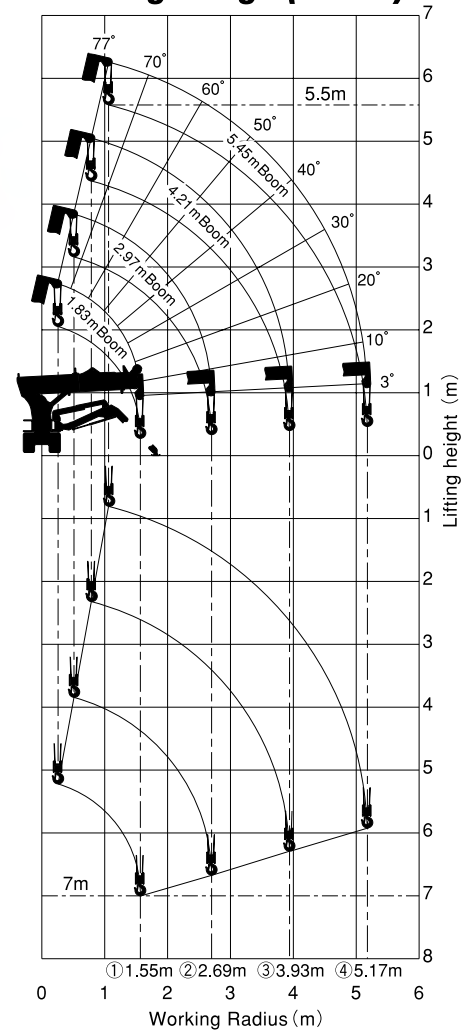

MAEDA MC174C

Crane Capacity

1,72 t x 1,0 m

Max. lifting height (on the ground)

5,5 m

Max. working radius

5,17 m x 0,22 t

Max. lifting height (underground)

-7,0 m (4 falls)

Working Range (4 falls)

Dimensions

⚠ Before use, please read the Operation Manual

Due to improvements, the specifications are subject to change without notice.