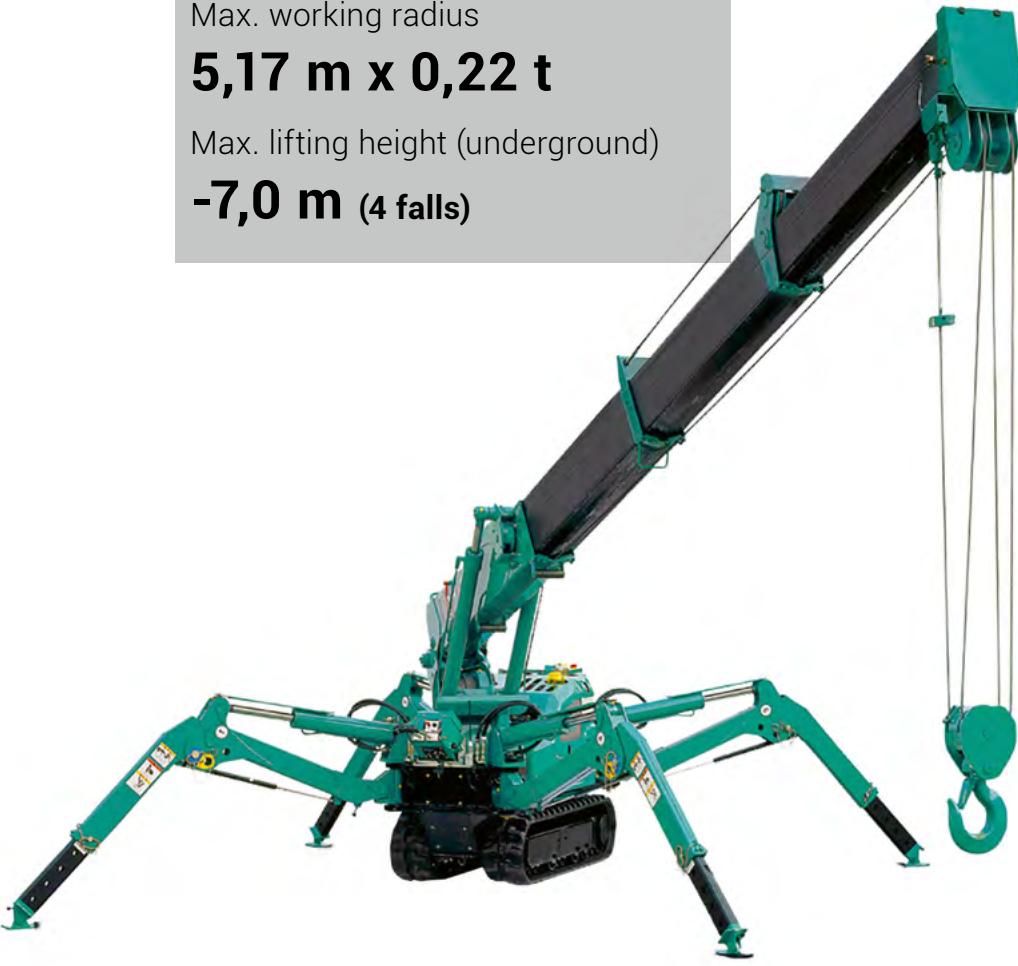

MAEDA MC174C

Crane Capacity

1,72 t x 1,0 m

Max. lifting height (on the ground)

5,5 m

Max. working radius

5,17 m x 0,22 t

Max. lifting height (underground)

-7,0 m (4 falls)

Working Range (4 falls)

Dimensions

⚠ Before use, please read the Operation Manual

Due to improvements, the specifications are subject to change without notice.