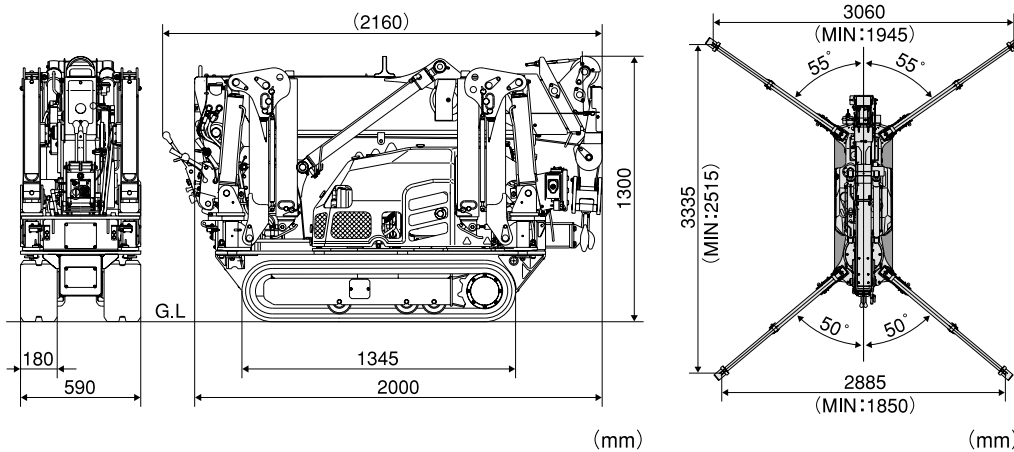

MAEDA MC174C

Crane Capacity

1,72 t x 1,0 m

Max. lifting height (on the ground)

5,5 m

Max. working radius

5,17 m x 0,22 t

Max. lifting height (underground)

-7,0 m (4 falls)

Working Range (4 falls)

Dimensions

⚠ Before use, please read the Operation Manual

Due to improvements, the specifications are subject to change without notice.